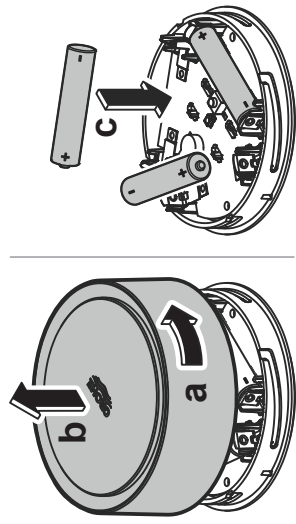

2. GROHE SENSE